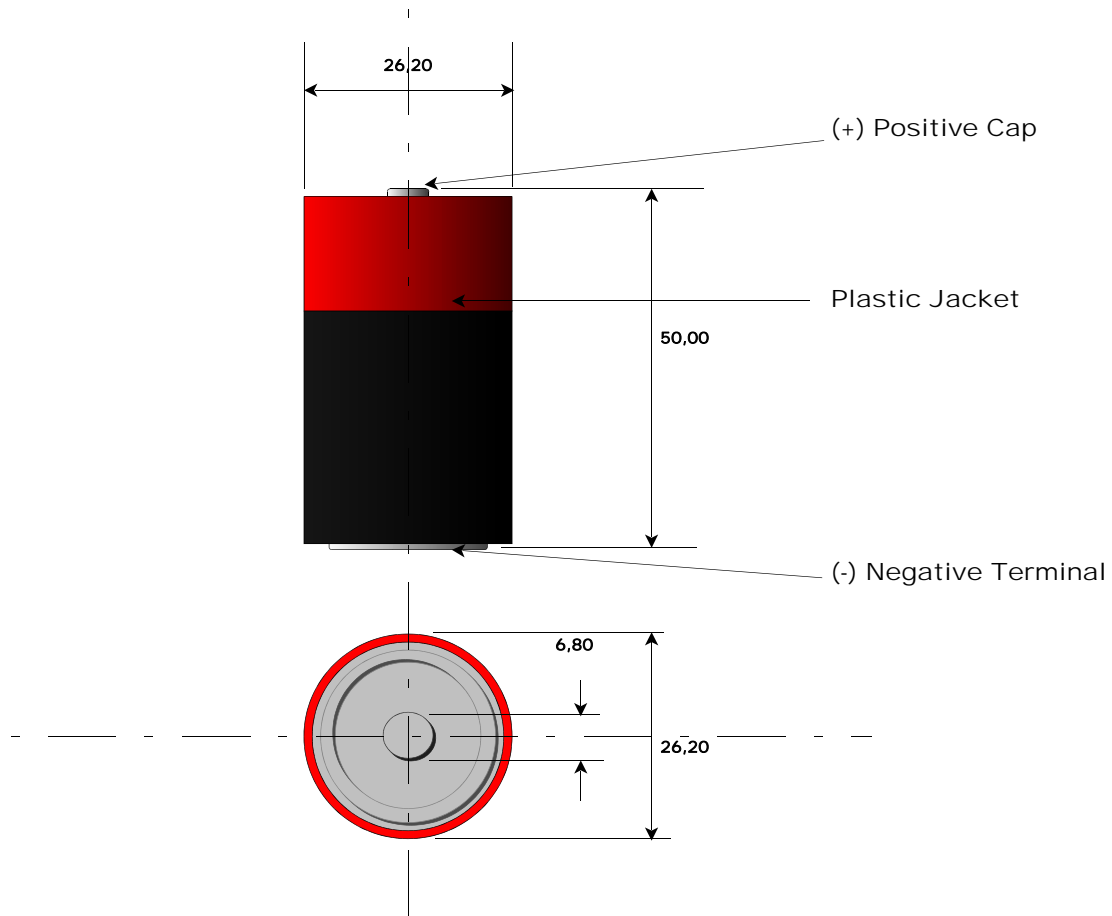

Datasheet

Do not scale

Size	R14P, C-Size, UM14, Baby
Type	Super Heavy Duty
Dimensions	Ø26.2 x 50.0 mm
Weight	51 Gramm
Voltage	1.5Volt
Capacity	Continuos discharge 3.9 Ohm to end voltage 0.9V service life min. 4.7 hours
Temperature	minus 20°C - + 60°C
Shelf-life	3 Years min.
Terminals	Flat contacts
Jacket	Plastic Jacket
Applications	Music systems, Toys, Clock